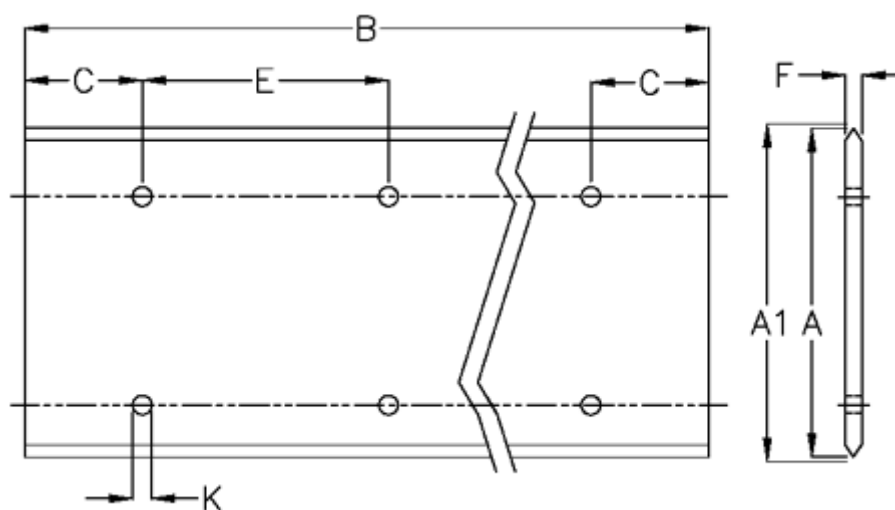

Data Sheet

Article number: 05712415936

Description: Hepco GV3 slide L 120 L5936 P3
with counterbored holes

Measures

A	= 120
A1	= 121.58
B	= 5936
C	= 88.0
E	= 180
F	= 9.43
For bearing	= J54
K	= 11.5xM10

Precision type	= P3
Weight kg/1000	= 8.50